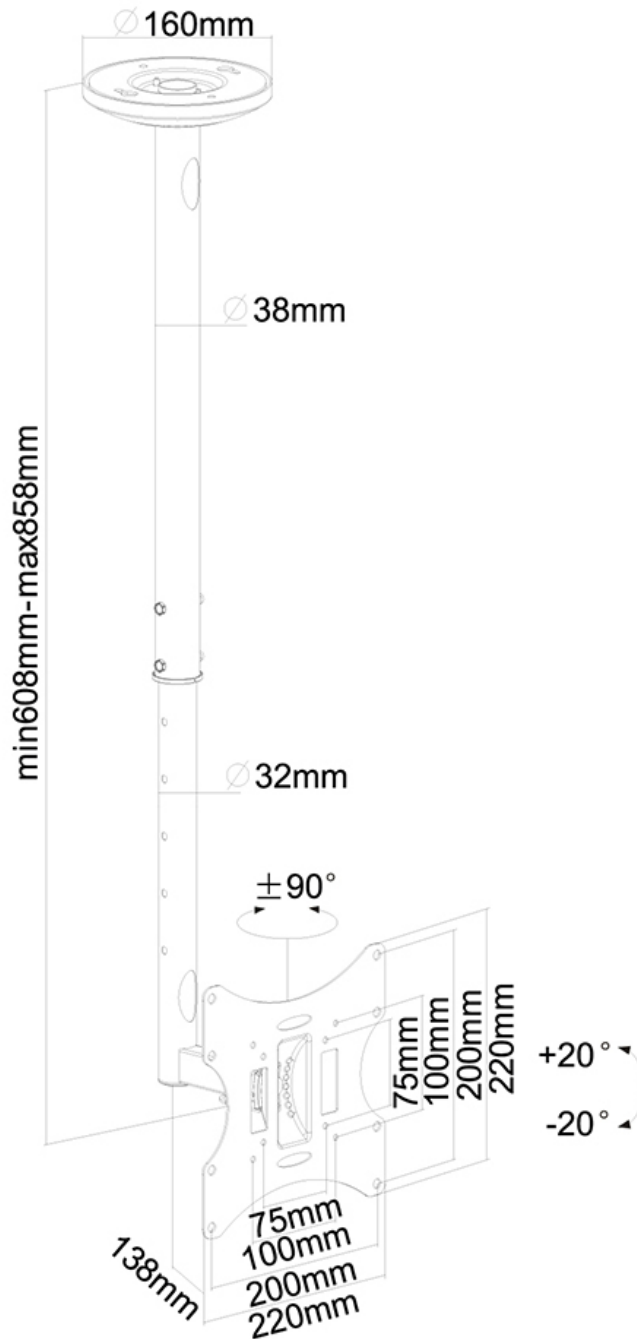

FPMA-C060BLACK

NEOMOUNTS MONITOR CEILING MOUNT

Neomounts